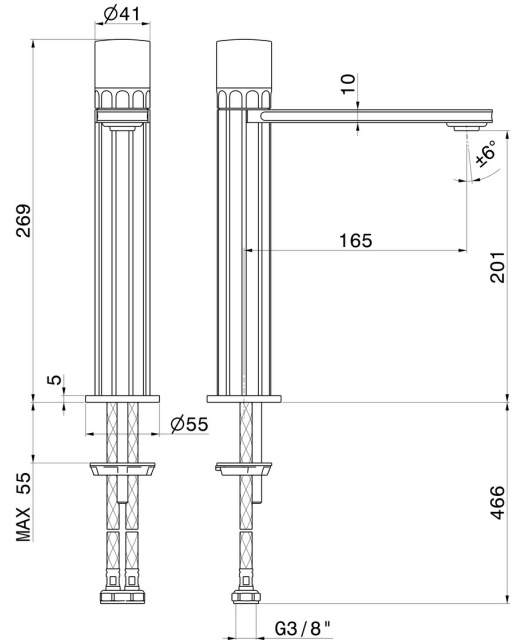

IONIKA SUPREME

72914.61.020

Single lever mixer, medium version for above counter basin - finish PVD Glossy Gold

Without pop-up waste set

FEATURES

Material	Brass/Marble
Technology	Energy Saving - Low Lead - Save Water
Installation	Freestanding
Version	Medium version
Hole type	Single hole
Control type	Single lever
Waste / Drain set	Without waste set
Water mixing	Mechanical

TECHNICAL DRAWING

IONIKA SUPREME

72914.61.020

Single lever mixer, medium version for above counter basin - finish PVD Glossy Gold

AVAILABLE FINISHES

61.020

PVD Glossy Gold

01.014