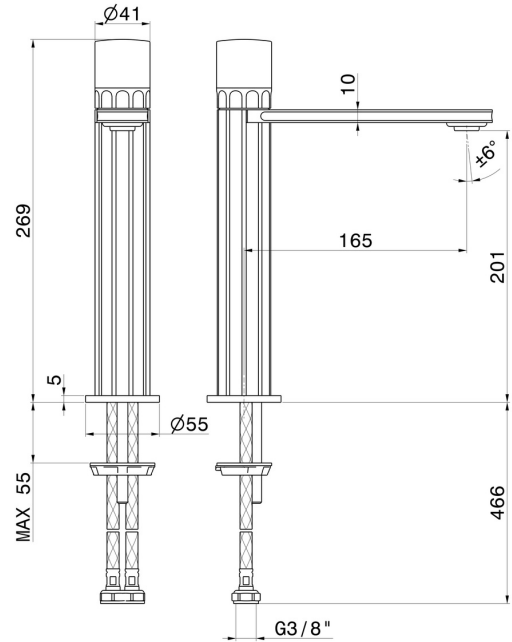

TECHNICAL DRAWING

AR Preview
try it in your home

More Details
on our [website](#)