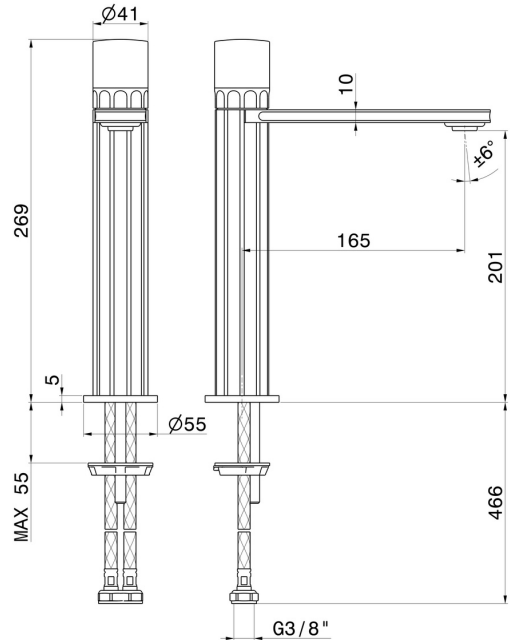

TECHNICAL DRAWING

AR Preview
try it in your home

More Details
on our [website](#)