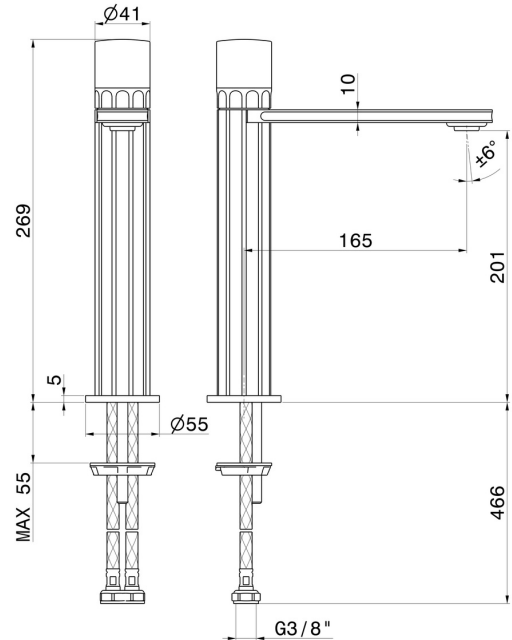

IONIKA ALLURE

73014.21.018

Single lever mixer, medium version for above counter basin - finish Chrome

Without pop-up waste set

FEATURES

Material	Brass/Marble
Technology	Energy Saving - Low Lead - Save Water
Installation	Freestanding
Version	Medium version
Hole type	Single hole
Control type	Single lever
Waste / Drain set	Without waste set
Water mixing	Mechanical

TECHNICAL DRAWING

 **AR Preview**
try it in your home

More Details
on our [website](#)

IONIKA ALLURE

73014.21.018

Single lever mixer, medium version for above counter basin - finish Chrome

AVAILABLE FINISHES