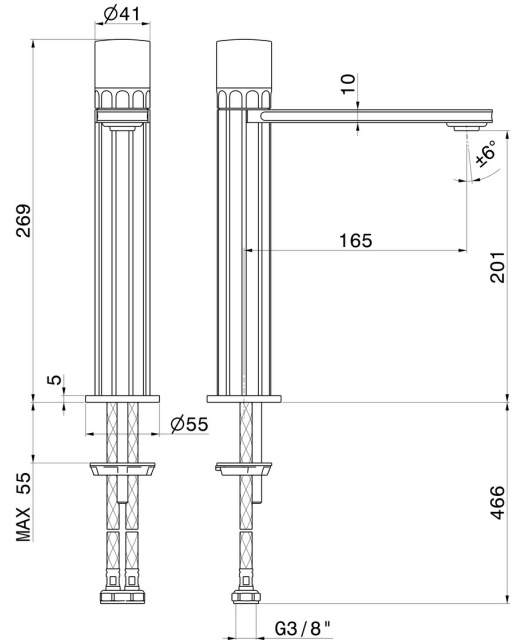

# IONIKA ALLURE

**73014.59.064**

Single lever mixer, medium version for above counter basin -  
finish PVD Brushed Gun Metal

Without pop-up waste set

## FEATURES

Material	<b>Brass/Marble</b>
Technology	<b>Energy Saving - Low Lead - Save Water</b>
Installation	<b>Freestanding</b>
Version	<b>Medium version</b>
Hole type	<b>Single hole</b>
Control type	<b>Single lever</b>
Waste / Drain set	<b>Without waste set</b>
Water mixing	<b>Mechanical</b>

## TECHNICAL DRAWING

**IONIKA ALLURE**

**73014.59.064**

Single lever mixer, medium version for above counter basin - finish PVD Brushed Gun Metal

**AVAILABLE FINISHES**

---

**59.064**

PVD Brushed Gun Metal