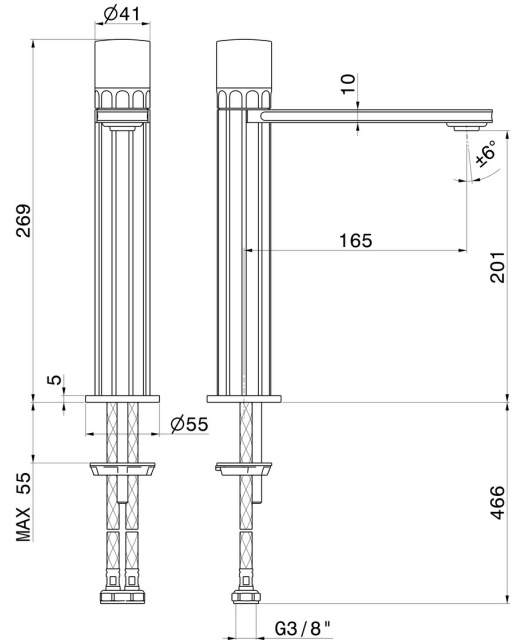

IONIKA ALLURE

73014.59.066

Single lever mixer, medium version for above counter basin - finish PVD Brushed steel

Without pop-up waste set

FEATURES

Material	Brass/Marble
Technology	Energy Saving - Low Lead - Save Water
Installation	Freestanding
Version	Medium version
Hole type	Single hole
Control type	Single lever
Waste / Drain set	Without waste set
Water mixing	Mechanical

TECHNICAL DRAWING

 **AR Preview**
try it in your home

More Details
on our [website](#)

IONIKA ALLURE

73014.59.066

Single lever mixer, medium version for above counter basin - finish PVD Brushed steel

AVAILABLE FINISHES