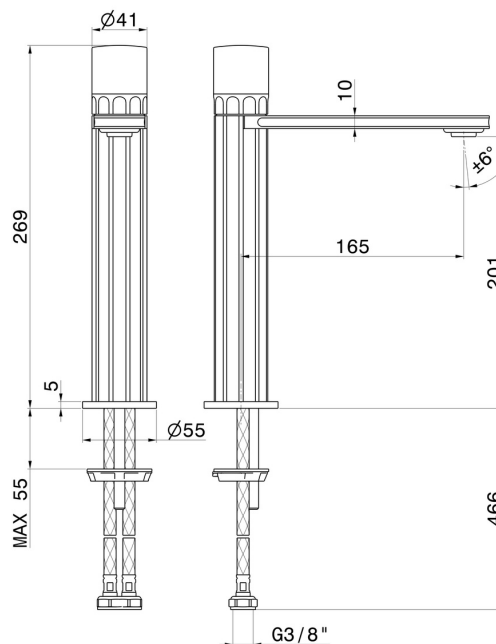

IONIKA ALLURE

73014.59.067

Single lever mixer, medium version for above counter basin -
finish PVD Brushed Copper Bronze

Without pop-up waste set

FEATURES

Material	Brass/Marble
Technology	Energy Saving - Low Lead - Save Water
Installation	Freestanding
Version	Medium version
Hole type	Single hole
Control type	Single lever
Waste / Drain set	Without waste set
Water mixing	Mechanical

TECHNICAL DRAWING

 **AR Preview**
try it in your home

More Details
on our [website](#)

IONIKA ALLURE

73014.59.067

Single lever mixer, medium version for above counter basin - finish PVD Brushed Copper Bronze