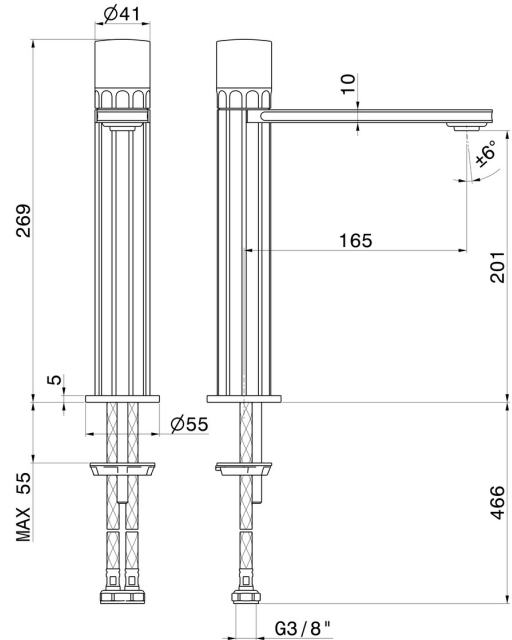

IONIKA ALLURE

73014.59.098

Single lever mixer, medium version for above counter basin -
finish PVD Brushed Pale Gold

Without pop-up waste set

FEATURES

Material	Brass/Marble
Technology	Energy Saving - Low Lead - Save Water
Installation	Freestanding
Version	Medium version
Hole type	Single hole
Control type	Single lever
Waste / Drain set	Without waste set
Water mixing	Mechanical

TECHNICAL DRAWING

IONIKA ALLURE

73014.59.098

Single lever mixer, medium version for above counter basin - finish PVD Brushed Pale Gold

AVAILABLE FINISHES

59.098

PVD Brushed Pale Gold

01.014