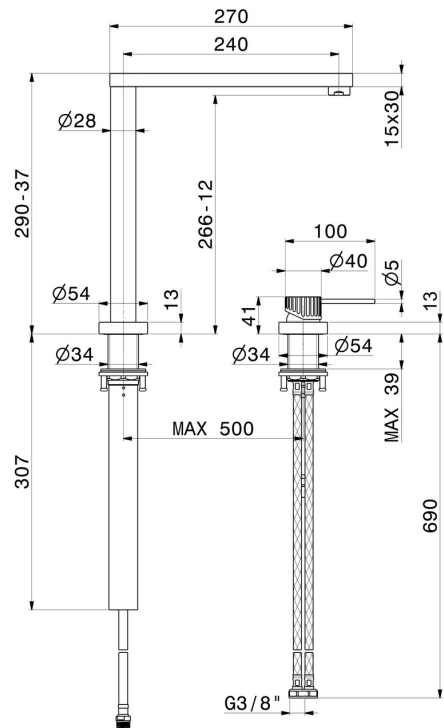

STEEL LINE

74130X.01.093

Single-lever sink group with flat pull-down spout - finish Matt Black

FEATURES

Material	Stainless Steel
Technology	Energy Saving - Save Water
Installation	Freestanding
Kitchen mixer spout	Pull down spout
Control type	Single lever

TECHNICAL DRAWING

STEEL LINE

74130X.01.093

Single-lever sink group with flat pull-down spout - finish Matt Black

AVAILABLE FINISHES

01.093

Matt Black

50.050