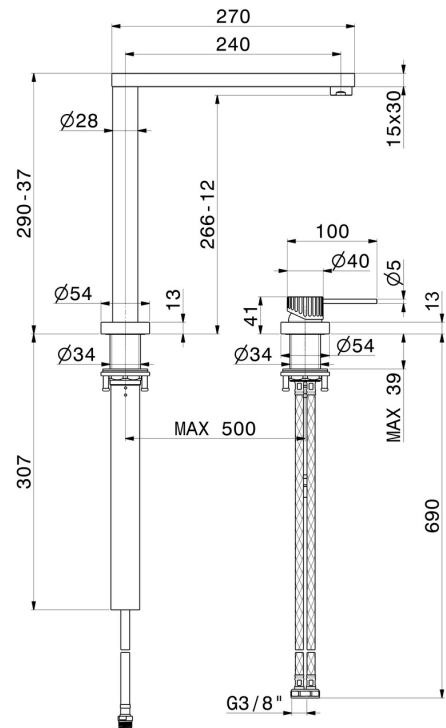

STEEL LINE

74130X.50.050

Single-lever sink group with flat pull-down spout - finish
Stainless Steel

FEATURES

Material	Stainless Steel
Technology	Energy Saving - Save Water
Installation	Freestanding
Kitchen mixer spout	Pull down spout
Control type	Single lever

TECHNICAL DRAWING

STEEL LINE

74130X.50.050

Single-lever sink group with flat pull-down spout - finish Stainless Steel

AVAILABLE FINISHES

50.050

Stainless Steel

01.093