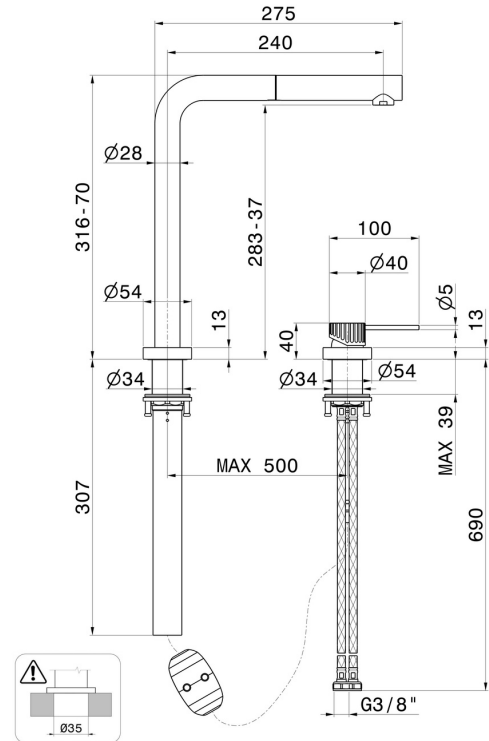

STEEL LINE

74135X.01.093

Single-lever sink group with pull-down spout and pull-out hand shower - finish Matt Black

FEATURES

- | | |
|---------------------|-----------------------------------|
| Material | Stainless Steel |
| Technology | Energy Saving - Save Water |
| Installation | Freestanding |
| Kitchen mixer spout | Pull down spout |
| Control type | Single lever |

TECHNICAL DRAWING

AR Preview
try it in your home

More Details
on our [website](#)

STEEL LINE

74135X.01.093

Single-lever sink group with pull-down spout and pull-out hand shower - finish Matt Black

AVAILABLE FINISHES