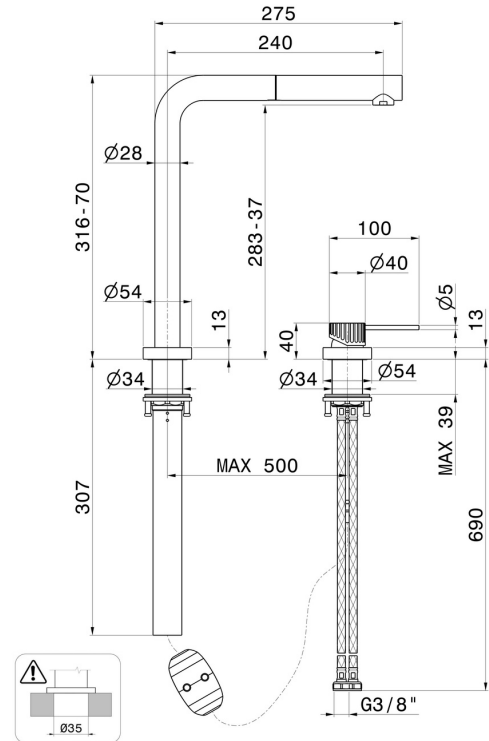

STEEL LINE

74135X.50.050

Single-lever sink group with pull-down spout and pull-out hand shower - finish Stainless Steel

FEATURES

Material	Stainless Steel
Technology	Energy Saving - Save Water
Installation	Freestanding
Kitchen mixer spout	Pull down spout
Control type	Single lever

TECHNICAL DRAWING

STEEL LINE

74135X.50.050

Single-lever sink group with pull-down spout and pull-out hand shower - finish Stainless Steel

AVAILABLE FINISHES

50.050

Stainless Steel

01.093