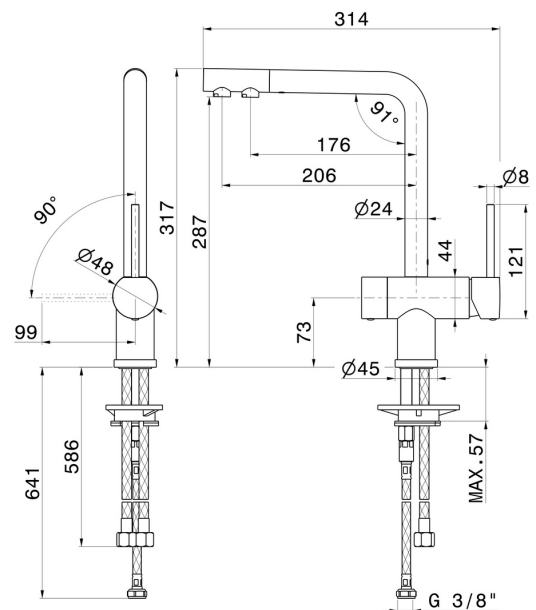

# MOONY

**3101.21.018**

Single-lever sink mixer, L swivel spout with double outlet for purified water. Purifier not included - finish Chrome

Chrome

## FEATURES

- |                     |                                   |
|---------------------|-----------------------------------|
| Material            | <b>Brass</b>                      |
| Technology          | <b>Energy Saving - Save Water</b> |
| Installation        | <b>Freestanding</b>               |
| Kitchen mixer spout | <b>L swivel - Swivel spout</b>    |
| Control type        | <b>Single lever</b>               |

## TECHNICAL DRAWING

**MOONY**

**3101.21.018**

Single-lever sink mixer, L swivel spout with double outlet for purified water. Purifier not included  
- finish Chrome

**AVAILABLE FINISHES**

---

**21.018**

Chrome