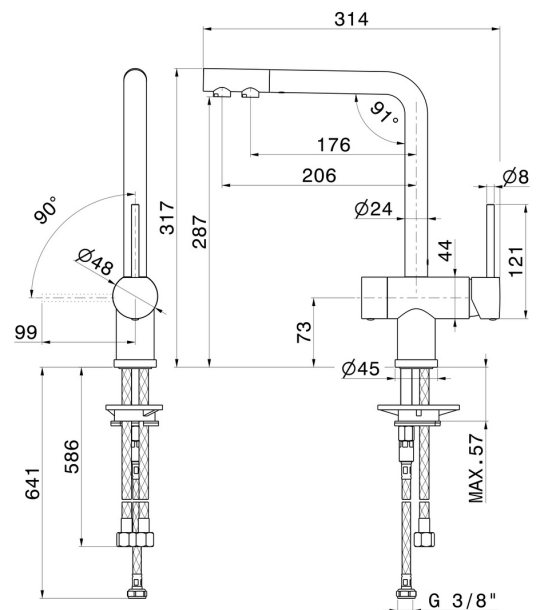

MOONY

3101.31.028

Single-lever sink mixer, L swivel spout with double outlet for purified water. Purifier not included - finish Brushed Nickel

FEATURES

- | | |
|---------------------|-----------------------------------|
| Material | Brass |
| Technology | Energy Saving - Save Water |
| Installation | Freestanding |
| Kitchen mixer spout | L swivel - Swivel spout |
| Control type | Single lever |

TECHNICAL DRAWING

MOONY

3101.31.028

Single-lever sink mixer, L swivel spout with double outlet for purified water. Purifier not included
- finish Brushed Nickel

AVAILABLE FINISHES

31.028

Brushed Nickel

01.093