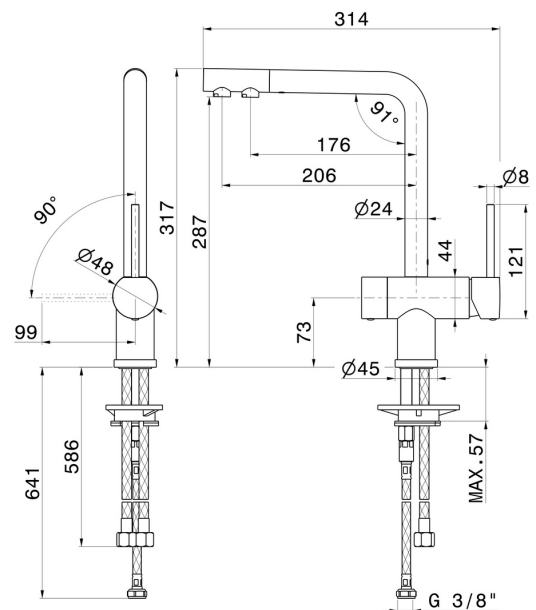

MOONY

3101.59.064

Single-lever sink mixer, L swivel spout with double outlet for purified water. Purifier not included - finish PVD Brushed Gun Metal

PVD Brushed Gun Metal

FEATURES

- | | |
|---------------------|-----------------------------------|
| Material | Brass |
| Technology | Energy Saving - Save Water |
| Installation | Freestanding |
| Kitchen mixer spout | L swivel - Swivel spout |
| Control type | Single lever |

TECHNICAL DRAWING

MOONY

3101.59.064

Single-lever sink mixer, L swivel spout with double outlet for purified water. Purifier not included
- finish PVD Brushed Gun Metal

AVAILABLE FINISHES

59.064

PVD Brushed Gun Metal

59.067

finish PVD Brushed Copper Bronze

M0.077

finish Carbon Satin