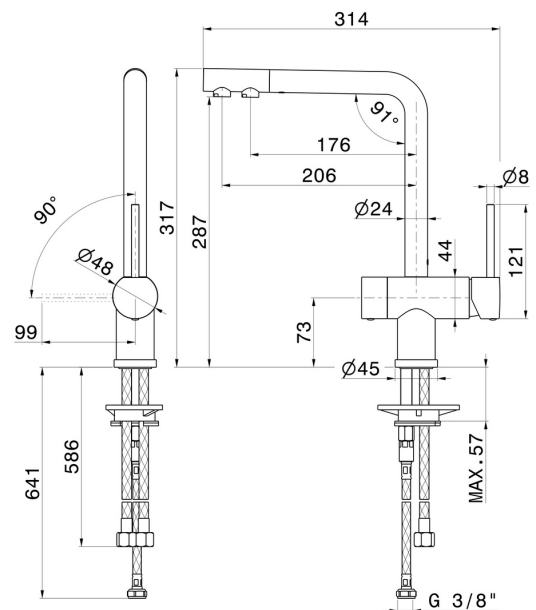

MOONY

3101.59.067

Single-lever sink mixer, L swivel spout with double outlet for purified water. Purifier not included - finish PVD Brushed Copper Bronze

PVD Brushed Copper Bronze

FEATURES

- | | |
|---------------------|-----------------------------------|
| Material | Brass |
| Technology | Energy Saving - Save Water |
| Installation | Freestanding |
| Kitchen mixer spout | L swivel - Swivel spout |
| Control type | Single lever |

TECHNICAL DRAWING

MOONY

3101.59.067

Single-lever sink mixer, L swivel spout with double outlet for purified water. Purifier not included
- finish PVD Brushed Copper Bronze

AVAILABLE FINISHES

59.067

PVD Brushed Copper Bronze

59.066

finish PVD Brushed steel

M0.077

finish Carbon Satin