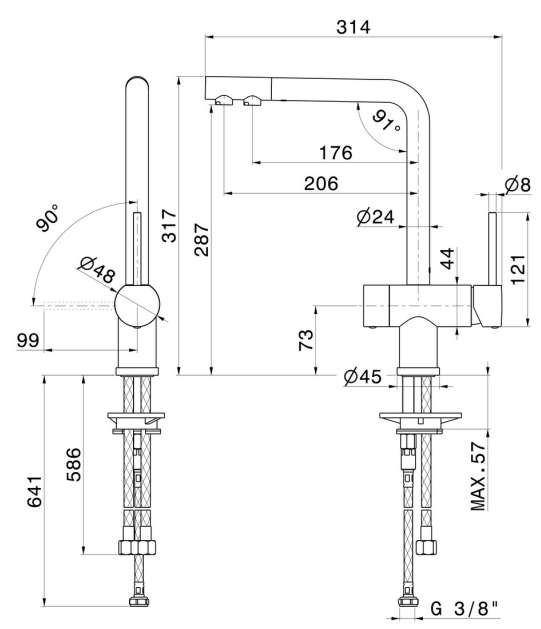

# MOONY

**3101.M0.077**

Single-lever sink mixer, L swivel spout with double outlet for purified water. Purifier not included - finish Carbon Satin

## FEATURES

- Material **Brass**
- Technology **Energy Saving - Save Water**
- Installation **Freestanding**
- Kitchen mixer spout **L swivel - Swivel spout**
- Control type **Single lever**

## TECHNICAL DRAWING

**MOONY**

**3101.M0.077**

Single-lever sink mixer, L swivel spout with double outlet for purified water. Purifier not included  
- finish Carbon Satin

**AVAILABLE FINISHES**

---

**M0.077**