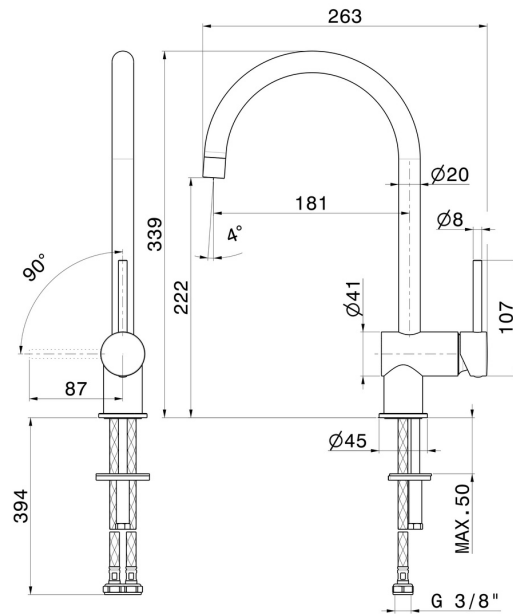

XT

4325.01.093

Single-lever sink mixer, round swivel spout - finish Matt Black

FEATURES

Material	Brass
Technology	Energy Saving - Save Water
Installation	Freestanding
Kitchen mixer spout	Round spout - Swivel spout
Control type	Single lever

TECHNICAL DRAWING

XT

4325.01.093

Single-lever sink mixer, round swivel spout - finish Matt Black

AVAILABLE FINISHES

01.093

Matt Black

21.018