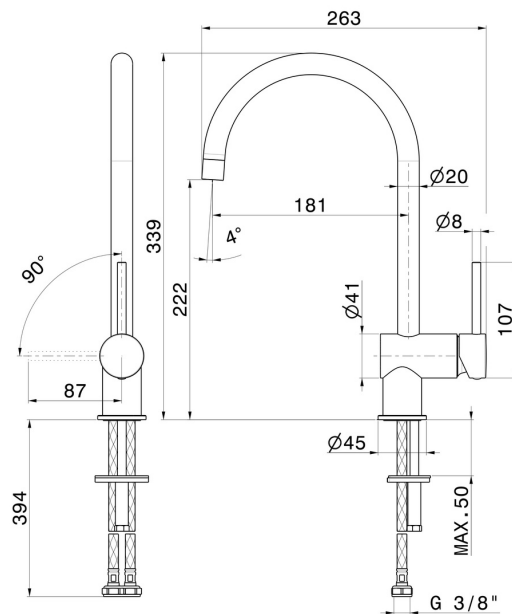

# XT

**4325.21.018**

Single-lever sink mixer, round swivel spout - finish Chrome

Chrome

## FEATURES

Material	<b>Brass</b>
Technology	<b>Energy Saving - Save Water</b>
Installation	<b>Freestanding</b>
Kitchen mixer spout	<b>Round spout - Swivel spout</b>
Control type	<b>Single lever</b>

## TECHNICAL DRAWING

 **AR Preview**  
try it in your home

**More Details**  
on our [website](#)

**XT**

**4325.21.018**

Single-lever sink mixer, round swivel spout - finish Chrome

**AVAILABLE FINISHES**

---