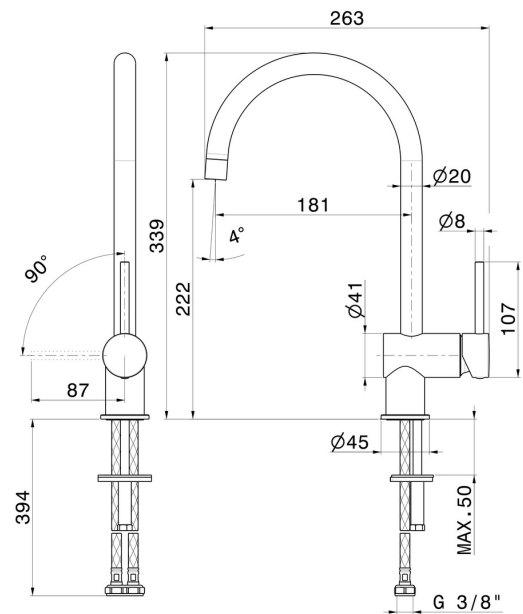

XT

4325.31.028

Single-lever sink mixer, round swivel spout - finish Brushed Nickel

Brushed Nickel

FEATURES

Material	Brass
Technology	Energy Saving - Save Water
Installation	Freestanding
Kitchen mixer spout	Round spout - Swivel spout
Control type	Single lever

TECHNICAL DRAWING

XT

4325.31.028

Single-lever sink mixer, round swivel spout - finish Brushed Nickel

AVAILABLE FINISHES

31.028

Brushed Nickel

01.093