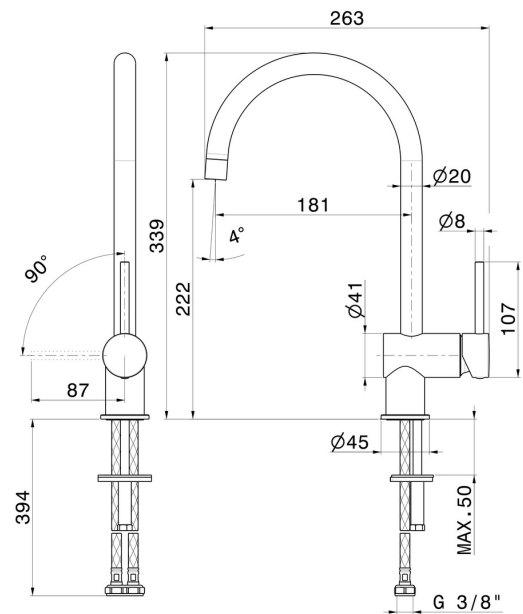

# XT

**4325.59.066**

Single-lever sink mixer, round swivel spout - finish PVD Brushed steel

PVD Brushed steel

## FEATURES

Material	<b>Brass</b>
Technology	<b>Energy Saving - Save Water</b>
Installation	<b>Freestanding</b>
Kitchen mixer spout	<b>Round spout - Swivel spout</b>
Control type	<b>Single lever</b>

## TECHNICAL DRAWING

**XT**

**4325.59.066**

Single-lever sink mixer, round swivel spout - finish PVD Brushed steel

**AVAILABLE FINISHES**

---

**59.066**

PVD Brushed steel