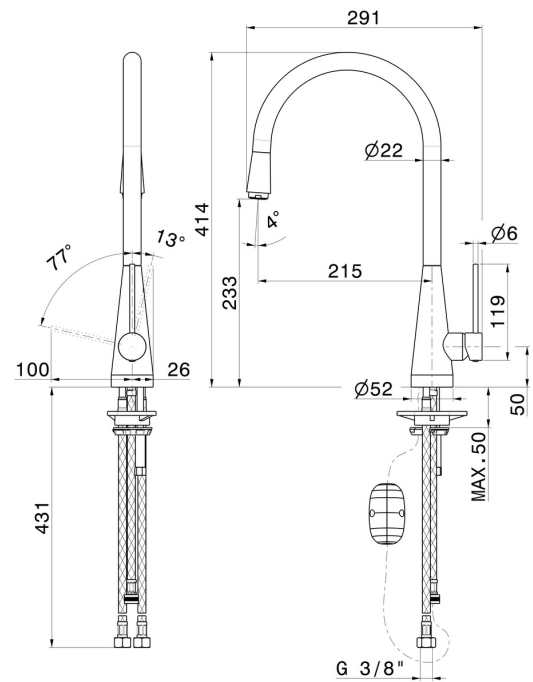

YCON

64215.01.014

Single-lever sink mixer, round swivel spout and single jet pull-out hand shower - finish Matt White

FEATURES

- | | |
|---------------------|-----------------------------------|
| Material | Brass |
| Technology | Energy Saving - Save Water |
| Installation | Freestanding |
| Kitchen mixer spout | Swivel spout |
| Control type | Single lever |
| Kitchen mixer type | Extractable hand shower |

TECHNICAL DRAWING

 **AR Preview**
try it in your home

More Details
on our [website](#)

YCON

64215.01.014

Single-lever sink mixer, round swivel spout and single jet pull-out hand shower - finish Matt White

AVAILABLE FINISHES