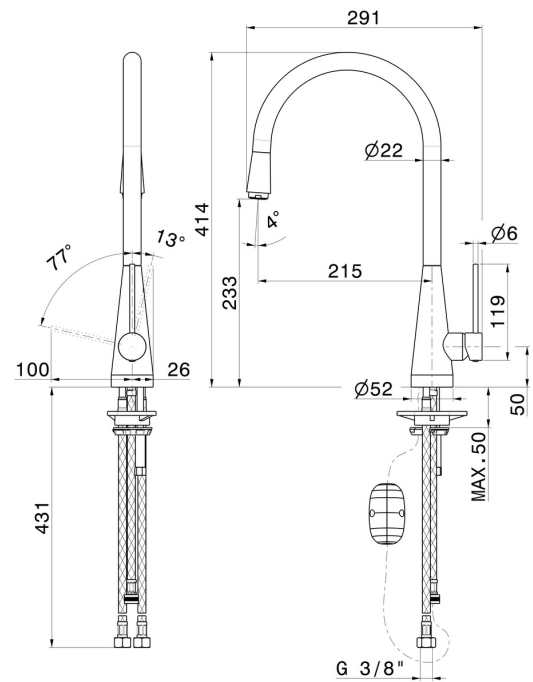

# YCON

**64215.01.093**

Single-lever sink mixer, round swivel spout and single jet pull-out hand shower - finish Matt Black

## FEATURES

Material	<b>Brass</b>
Technology	<b>Energy Saving - Save Water</b>
Installation	<b>Freestanding</b>
Kitchen mixer spout	<b>Swivel spout</b>
Control type	<b>Single lever</b>
Kitchen mixer type	<b>Extractable hand shower</b>

## TECHNICAL DRAWING

**YCON**

**64215.01.093**

Single-lever sink mixer, round swivel spout and single jet pull-out hand shower - finish Matt Black

**AVAILABLE FINISHES**

---

**01.093**

Matt Black