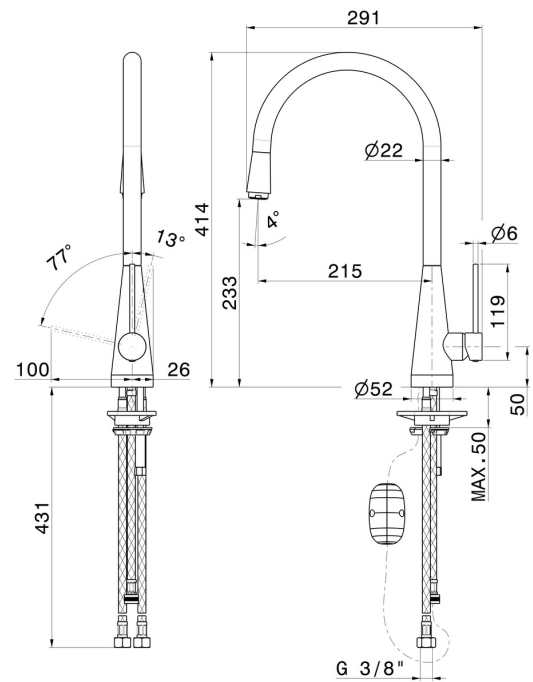

# YCON

**64215.21.018**

Single-lever sink mixer, round swivel spout and single jet pull-out hand shower - finish Chrome

## FEATURES

- |                     |                                   |
|---------------------|-----------------------------------|
| Material            | <b>Brass</b>                      |
| Technology          | <b>Energy Saving - Save Water</b> |
| Installation        | <b>Freestanding</b>               |
| Kitchen mixer spout | <b>Swivel spout</b>               |
| Control type        | <b>Single lever</b>               |
| Kitchen mixer type  | <b>Extractable hand shower</b>    |

## TECHNICAL DRAWING

**YCON**

**64215.21.018**

Single-lever sink mixer, round swivel spout and single jet pull-out hand shower - finish Chrome

**AVAILABLE FINISHES**

---

**21.018**

Chrome