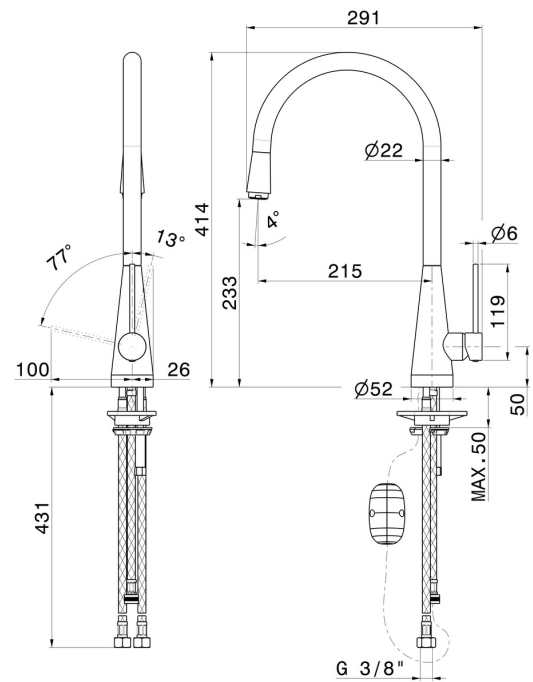

# YCON

**64215.31.028**

Single-lever sink mixer, round swivel spout and single jet pull-out hand shower - finish Brushed Nickel

## FEATURES

- |                     |                                   |
|---------------------|-----------------------------------|
| Material            | <b>Brass</b>                      |
| Technology          | <b>Energy Saving - Save Water</b> |
| Installation        | <b>Freestanding</b>               |
| Kitchen mixer spout | <b>Swivel spout</b>               |
| Control type        | <b>Single lever</b>               |
| Kitchen mixer type  | <b>Extractable hand shower</b>    |

## TECHNICAL DRAWING

**YCON**

**64215.31.028**

Single-lever sink mixer, round swivel spout and single jet pull-out hand shower - finish Brushed Nickel

**AVAILABLE FINISHES**

---

**31.028**

Brushed Nickel