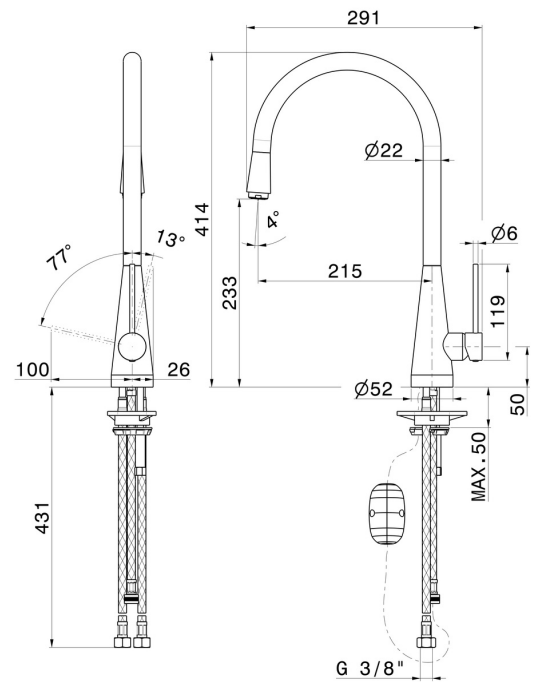

YCON

64215.59.064

Single-lever sink mixer, round swivel spout and single jet pull-out hand shower - finish PVD Brushed Gun Metal

PVD Brushed Gun Metal

FEATURES

Material	Brass
Technology	Energy Saving - Save Water
Installation	Freestanding
Kitchen mixer spout	Swivel spout
Control type	Single lever
Kitchen mixer type	Extractable hand shower

TECHNICAL DRAWING

YCON

64215.59.064

Single-lever sink mixer, round swivel spout and single jet pull-out hand shower - finish PVD Brushed Gun Metal

AVAILABLE FINISHES

59.064

PVD Brushed Gun Metal

01.014