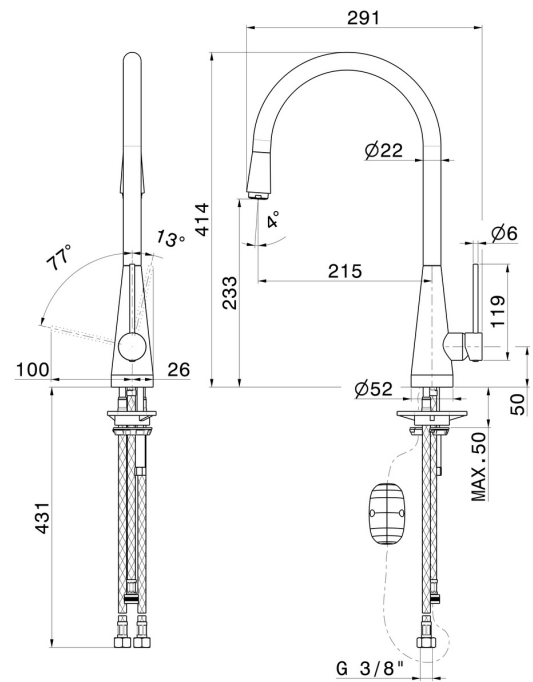

YCON

64215.59.066

Single-lever sink mixer, round swivel spout and single jet pull-out hand shower - finish PVD Brushed steel

PVD Brushed steel

FEATURES

- | | |
|---------------------|-----------------------------------|
| Material | Brass |
| Technology | Energy Saving - Save Water |
| Installation | Freestanding |
| Kitchen mixer spout | Swivel spout |
| Control type | Single lever |
| Kitchen mixer type | Extractable hand shower |

TECHNICAL DRAWING

YCON

64215.59.066

Single-lever sink mixer, round swivel spout and single jet pull-out hand shower - finish PVD
Brushed steel

AVAILABLE FINISHES

59.066

PVD Brushed steel

01.014