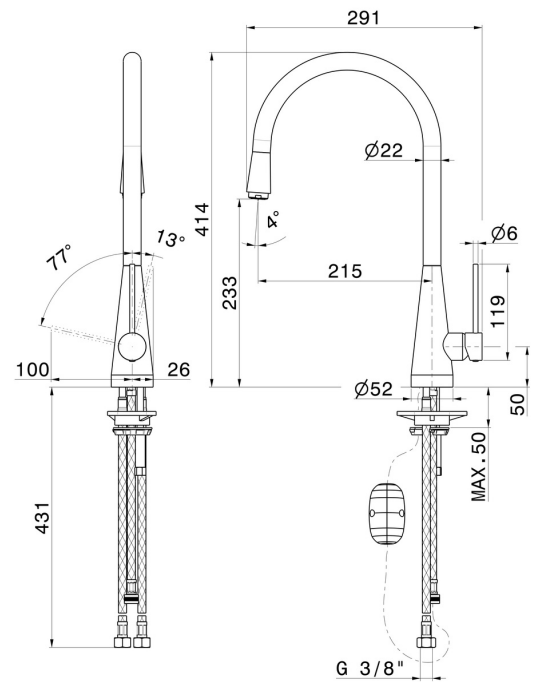

YCON

64215.59.067

Single-lever sink mixer, round swivel spout and single jet pull-out hand shower - finish PVD Brushed Copper Bronze

PVD Brushed Copper Bronze

FEATURES

Material	Brass
Technology	Energy Saving - Save Water
Installation	Freestanding
Kitchen mixer spout	Swivel spout
Control type	Single lever
Kitchen mixer type	Extractable hand shower

TECHNICAL DRAWING

YCON

64215.59.067

Single-lever sink mixer, round swivel spout and single jet pull-out hand shower - finish PVD Brushed Copper Bronze

AVAILABLE FINISHES

59.067

PVD Brushed Copper Bronze

01.014