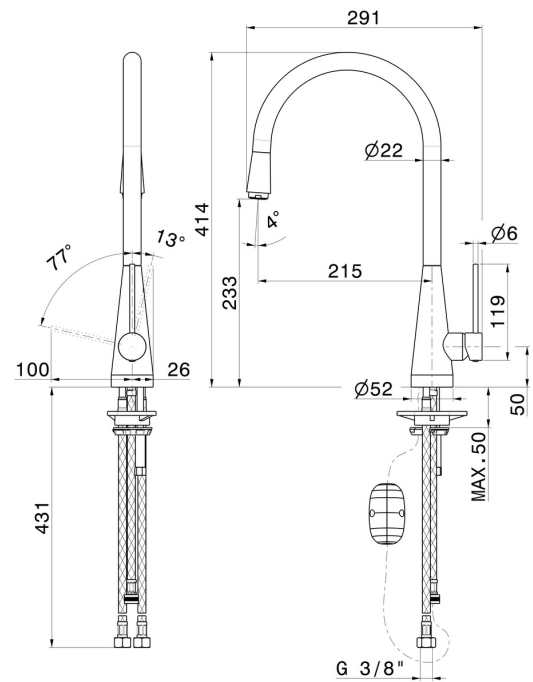

YCON

64215.59.098

Single-lever sink mixer, round swivel spout and single jet pull-out hand shower - finish PVD Brushed Pale Gold

FEATURES

Material	Brass
Technology	Energy Saving - Save Water
Installation	Freestanding
Kitchen mixer spout	Swivel spout
Control type	Single lever
Kitchen mixer type	Extractable hand shower

TECHNICAL DRAWING

YCON

64215.59.098

Single-lever sink mixer, round swivel spout and single jet pull-out hand shower - finish PVD Brushed Pale Gold

AVAILABLE FINISHES

59.098

PVD Brushed Pale Gold

01.014