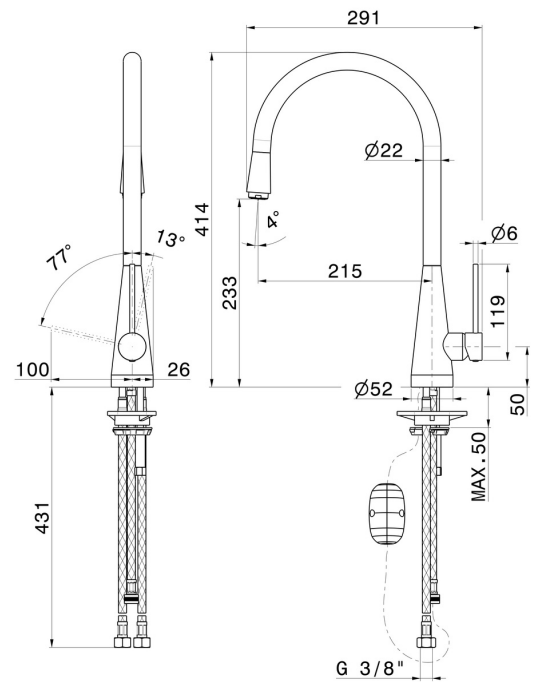

YCON

64215.M0.077

Single-lever sink mixer, round swivel spout and single jet pull-out hand shower - finish Carbon Satin

Carbon Satin

FEATURES

- | | |
|---------------------|-----------------------------------|
| Material | Brass |
| Technology | Energy Saving - Save Water |
| Installation | Freestanding |
| Kitchen mixer spout | Swivel spout |
| Control type | Single lever |
| Kitchen mixer type | Extractable hand shower |

TECHNICAL DRAWING

YCON

64215.M0.077

Single-lever sink mixer, round swivel spout and single jet pull-out hand shower - finish Carbon Satin

AVAILABLE FINISHES

M0.077

Carbon Satin

01.014