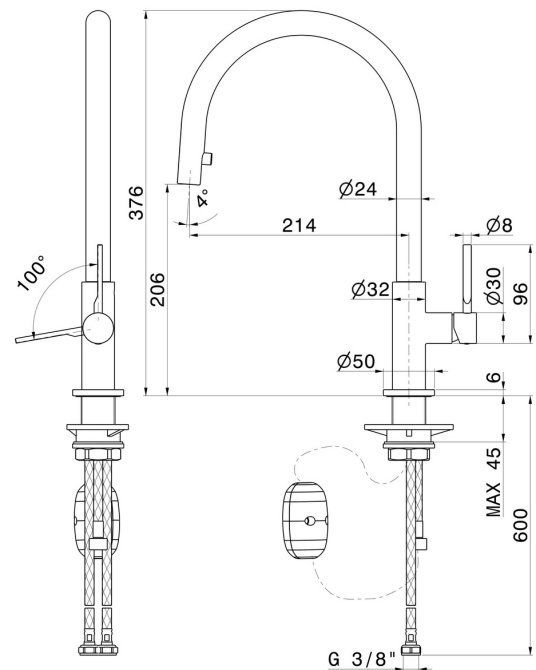

MAKI

71845.01.093

Single-lever sink mixer, round swivel spout and single jet retractable pull-down hand shower - finish Matt Black

FEATURES

Material	Brass
Technology	Energy Saving - Low Lead - Save Water
Installation	Freestanding
Kitchen mixer spout	Round spout - Swivel spout
Control type	Single lever
Kitchen mixer type	Extractable hand shower

TECHNICAL DRAWING

MAKI

71845.01.093

Single-lever sink mixer, round swivel spout and single jet retractable pull-down hand shower -
finish Matt Black

AVAILABLE FINISHES

01.093

Matt Black

21.018