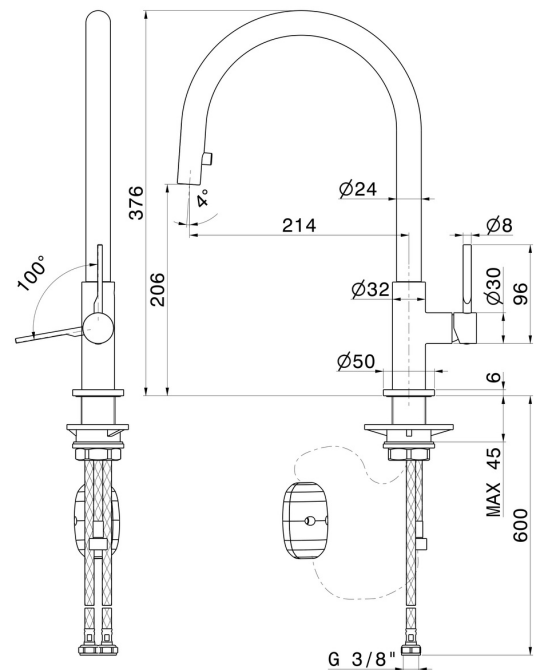

# MAKI

**71845.21.018**

Single-lever sink mixer, round swivel spout and single jet retractable pull-down hand shower - finish Chrome

## FEATURES

Material	<b>Brass</b>
Technology	<b>Energy Saving - Low Lead - Save Water</b>
Installation	<b>Freestanding</b>
Kitchen mixer spout	<b>Round spout - Swivel spout</b>
Control type	<b>Single lever</b>
Kitchen mixer type	<b>Extractable hand shower</b>

## TECHNICAL DRAWING

**MAKI**

**71845.21.018**

Single-lever sink mixer, round swivel spout and single jet retractable pull-down hand shower -  
finish Chrome

**AVAILABLE FINISHES**

---

**21.018**

Chrome