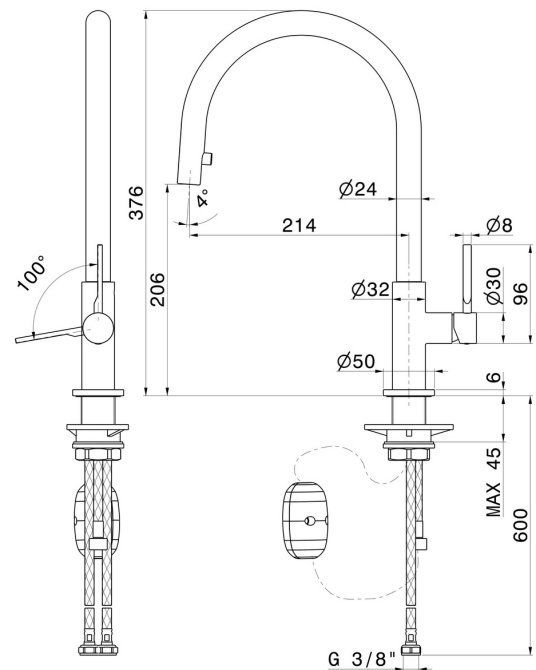

# MAKI

**71845.31.028**

Single-lever sink mixer, round swivel spout and single jet retractable pull-down hand shower - finish Brushed Nickel

## FEATURES

Material	<b>Brass</b>
Technology	<b>Energy Saving - Low Lead - Save Water</b>
Installation	<b>Freestanding</b>
Kitchen mixer spout	<b>Round spout - Swivel spout</b>
Control type	<b>Single lever</b>
Kitchen mixer type	<b>Extractable hand shower</b>

## TECHNICAL DRAWING

**MAKI**

**71845.31.028**

Single-lever sink mixer, round swivel spout and single jet retractable pull-down hand shower -  
finish Brushed Nickel

**AVAILABLE FINISHES**

---

**31.028**

Brushed Nickel