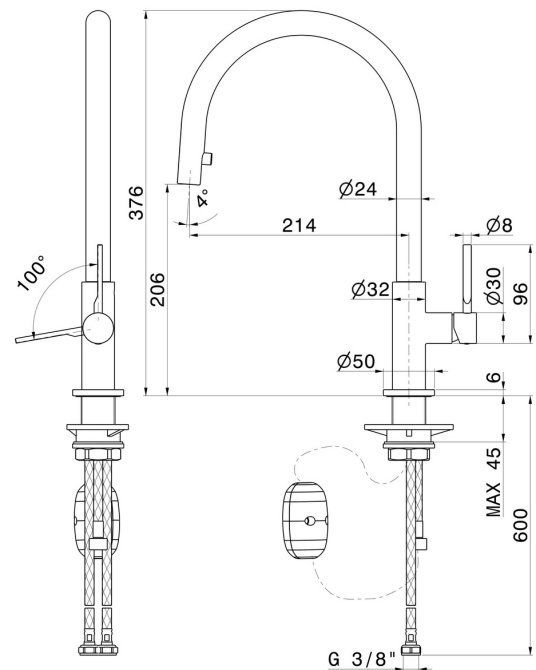

# MAKI

**71845.59.064**

Single-lever sink mixer, round swivel spout and single jet retractable pull-down hand shower - finish PVD Brushed Gun Metal

## FEATURES

Material	<b>Brass</b>
Technology	<b>Energy Saving - Low Lead - Save Water</b>
Installation	<b>Freestanding</b>
Kitchen mixer spout	<b>Round spout - Swivel spout</b>
Control type	<b>Single lever</b>
Kitchen mixer type	<b>Extractable hand shower</b>

## TECHNICAL DRAWING

**MAKI**

**71845.59.064**

Single-lever sink mixer, round swivel spout and single jet retractable pull-down hand shower - finish PVD Brushed Gun Metal

**AVAILABLE FINISHES**

---

**59.064**