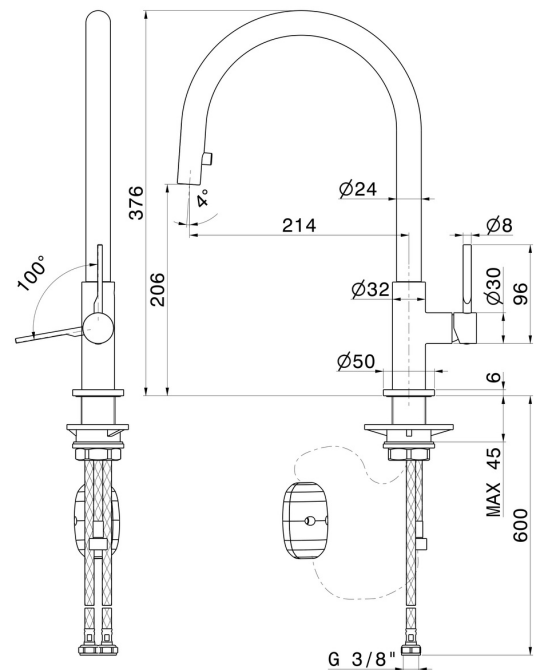

# MAKI

**71845.59.066**

Single-lever sink mixer, round swivel spout and single jet retractable pull-down hand shower - finish PVD Brushed steel

## FEATURES

Material	<b>Brass</b>
Technology	<b>Energy Saving - Low Lead - Save Water</b>
Installation	<b>Freestanding</b>
Kitchen mixer spout	<b>Round spout - Swivel spout</b>
Control type	<b>Single lever</b>
Kitchen mixer type	<b>Extractable hand shower</b>

## TECHNICAL DRAWING

**MAKI**

**71845.59.066**

Single-lever sink mixer, round swivel spout and single jet retractable pull-down hand shower -  
finish PVD Brushed steel

**AVAILABLE FINISHES**

---

**59.066**