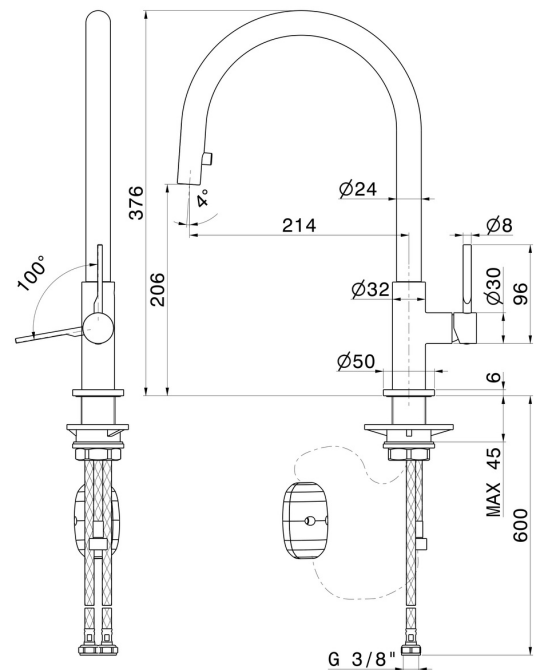

# MAKI

**71845.59.067**

Single-lever sink mixer, round swivel spout and single jet retractable pull-down hand shower - finish PVD Brushed Copper Bronze

PVD Brushed Copper Bronze

## FEATURES

Material	<b>Brass</b>
Technology	<b>Energy Saving - Low Lead - Save Water</b>
Installation	<b>Freestanding</b>
Kitchen mixer spout	<b>Round spout - Swivel spout</b>
Control type	<b>Single lever</b>
Kitchen mixer type	<b>Extractable hand shower</b>

## TECHNICAL DRAWING

**MAKI**

**71845.59.067**

Single-lever sink mixer, round swivel spout and single jet retractable pull-down hand shower -  
finish PVD Brushed Copper Bronze

**AVAILABLE FINISHES**

---

**59.067**