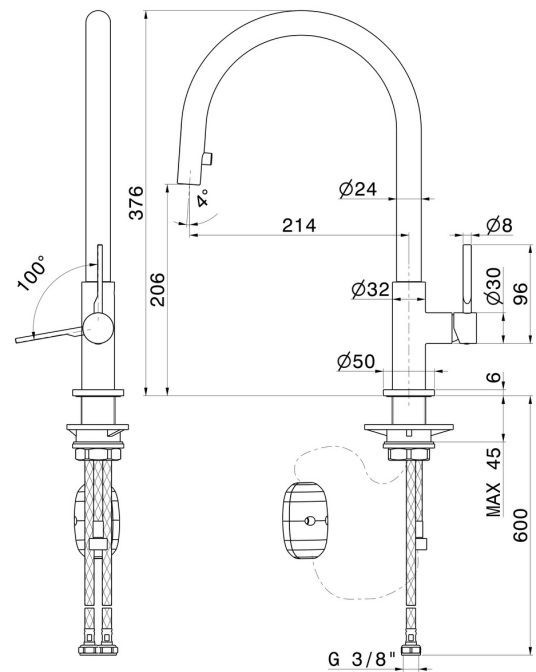

MAKI

71845.59.098

Single-lever sink mixer, round swivel spout and single jet retractable pull-down hand shower - finish PVD Brushed Pale Gold

FEATURES

Material	Brass
Technology	Energy Saving - Low Lead - Save Water
Installation	Freestanding
Kitchen mixer spout	Round spout - Swivel spout
Control type	Single lever
Kitchen mixer type	Extractable hand shower

TECHNICAL DRAWING

MAKI

71845.59.098

Single-lever sink mixer, round swivel spout and single jet retractable pull-down hand shower - finish PVD Brushed Pale Gold

AVAILABLE FINISHES

59.098

PVD Brushed Pale Gold

59.066

finish PVD Brushed steel

59.067

finish PVD Brushed Copper Bronze

M0.077

finish Carbon Satin