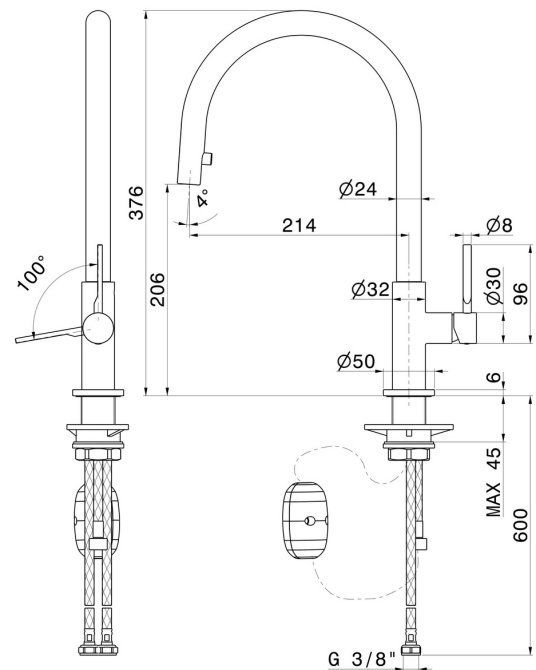

MAKI

71845.M0.077

Single-lever sink mixer, round swivel spout and single jet retractable pull-down hand shower - finish Carbon Satin

FEATURES

Material	Brass
Technology	Energy Saving - Low Lead - Save Water
Installation	Freestanding
Kitchen mixer spout	Round spout - Swivel spout
Control type	Single lever
Kitchen mixer type	Extractable hand shower

TECHNICAL DRAWING

MAKI

71845.M0.077

Single-lever sink mixer, round swivel spout and single jet retractable pull-down hand shower -
finish Carbon Satin

AVAILABLE FINISHES

M0.077

Carbon Satin

01.093