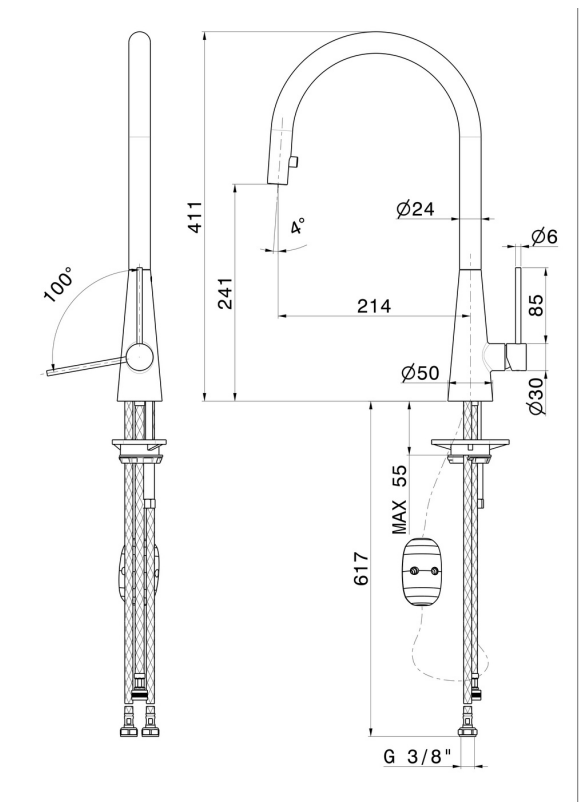

YCON

64213.01.014

Single-lever sink mixer, round swivel spout and single jet retractable pull-out hand shower - finish Matt White

FEATURES

Material	Brass
Technology	Energy Saving - Save Water
Installation	Freestanding
Kitchen mixer spout	Round spout - Swivel spout
Control type	Single lever
Kitchen mixer type	Extractable hand shower

TECHNICAL DRAWING

YCON

64213.01.014

Single-lever sink mixer, round swivel spout and single jet retractable pull-out hand shower - finish Matt White

AVAILABLE FINISHES

01.014

Matt White

01.093