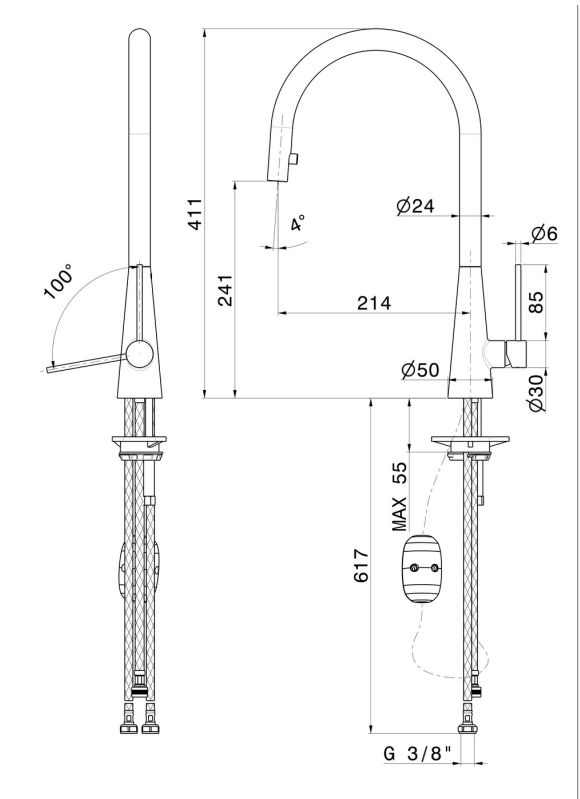

YCON

64213.01.093

Single-lever sink mixer, round swivel spout and single jet retractable pull-out hand shower - finish Matt Black

FEATURES

Material	Brass
Technology	Energy Saving - Save Water
Installation	Freestanding
Kitchen mixer spout	Round spout - Swivel spout
Control type	Single lever
Kitchen mixer type	Extractable hand shower

TECHNICAL DRAWING

YCON

64213.01.093

Single-lever sink mixer, round swivel spout and single jet retractable pull-out hand shower - finish Matt Black

AVAILABLE FINISHES

01.093

Matt Black

01.014