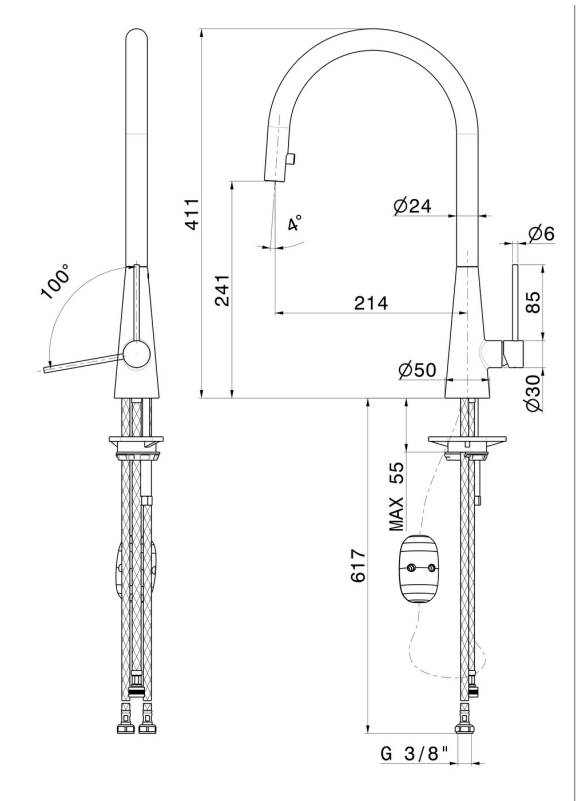

# YCON

**64213.21.018**

Single-lever sink mixer, round swivel spout and single jet retractable pull-out hand shower - finish Chrome

Chrome

## FEATURES

Material	<b>Brass</b>
Technology	<b>Energy Saving - Save Water</b>
Installation	<b>Freestanding</b>
Kitchen mixer spout	<b>Round spout - Swivel spout</b>
Control type	<b>Single lever</b>
Kitchen mixer type	<b>Extractable hand shower</b>

## TECHNICAL DRAWING

**YCON**

**64213.21.018**

Single-lever sink mixer, round swivel spout and single jet retractable pull-out hand shower - finish Chrome

**AVAILABLE FINISHES**

---

**21.018**

Chrome