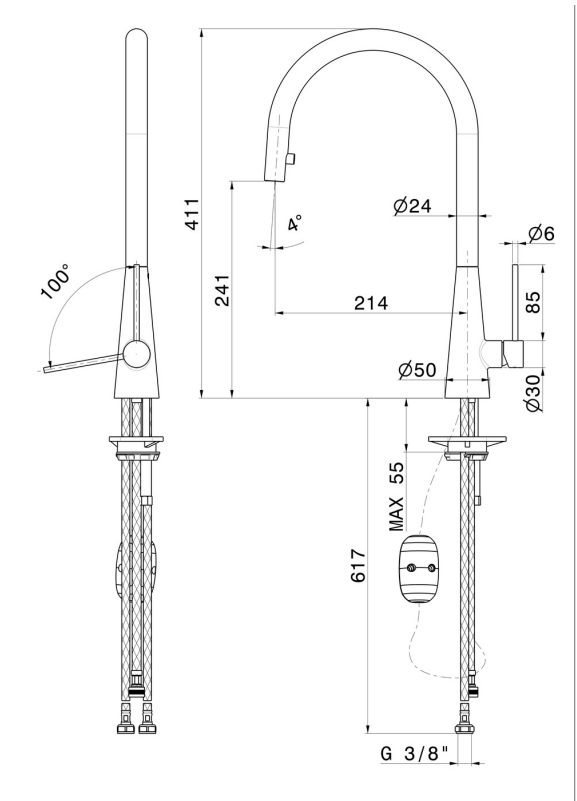

YCON

64213.59.064

Single-lever sink mixer, round swivel spout and single jet retractable pull-out hand shower - finish PVD Brushed Gun Metal

FEATURES

Material	Brass
Technology	Energy Saving - Save Water
Installation	Freestanding
Kitchen mixer spout	Round spout - Swivel spout
Control type	Single lever
Kitchen mixer type	Extractable hand shower

TECHNICAL DRAWING

YCON

64213.59.064

Single-lever sink mixer, round swivel spout and single jet retractable pull-out hand shower - finish PVD Brushed Gun Metal

AVAILABLE FINISHES

59.064

PVD Brushed Gun Metal