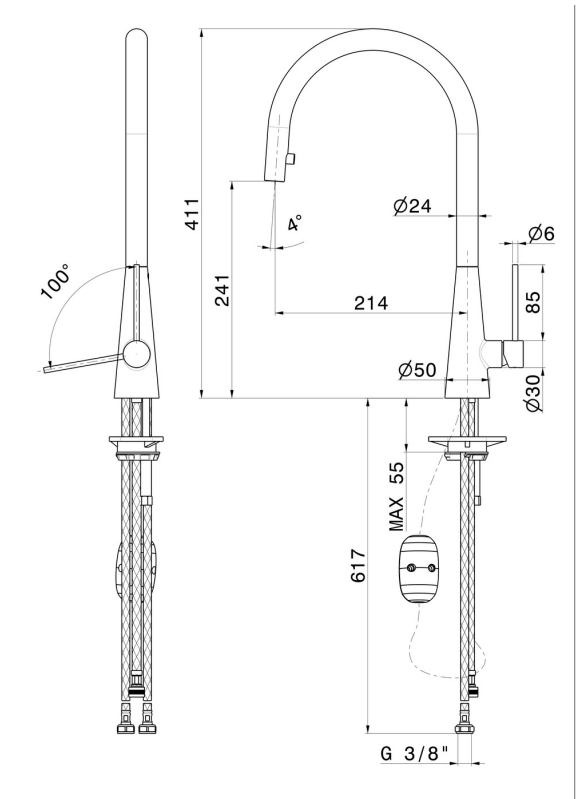

YCON

64213.59.066

Single-lever sink mixer, round swivel spout and single jet retractable pull-out hand shower - finish PVD Brushed steel

FEATURES

Material	Brass
Technology	Energy Saving - Save Water
Installation	Freestanding
Kitchen mixer spout	Round spout - Swivel spout
Control type	Single lever
Kitchen mixer type	Extractable hand shower

TECHNICAL DRAWING

YCON

64213.59.066

Single-lever sink mixer, round swivel spout and single jet retractable pull-out hand shower - finish PVD Brushed steel

AVAILABLE FINISHES

59.066

PVD Brushed steel

01.014