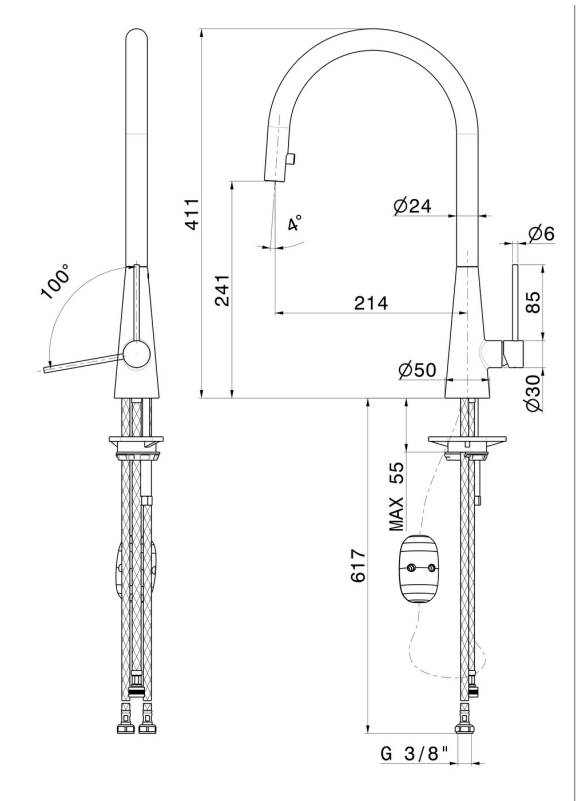

# YCON

**64213.59.067**

Single-lever sink mixer, round swivel spout and single jet retractable pull-out hand shower - finish PVD Brushed Copper Bronze

PVD Brushed Copper Bronze

## FEATURES

Material	<b>Brass</b>
Technology	<b>Energy Saving - Save Water</b>
Installation	<b>Freestanding</b>
Kitchen mixer spout	<b>Round spout - Swivel spout</b>
Control type	<b>Single lever</b>
Kitchen mixer type	<b>Extractable hand shower</b>

## TECHNICAL DRAWING

**YCON**

**64213.59.067**

Single-lever sink mixer, round swivel spout and single jet retractable pull-out hand shower - finish PVD Brushed Copper Bronze

**AVAILABLE FINISHES**

---

**59.067**