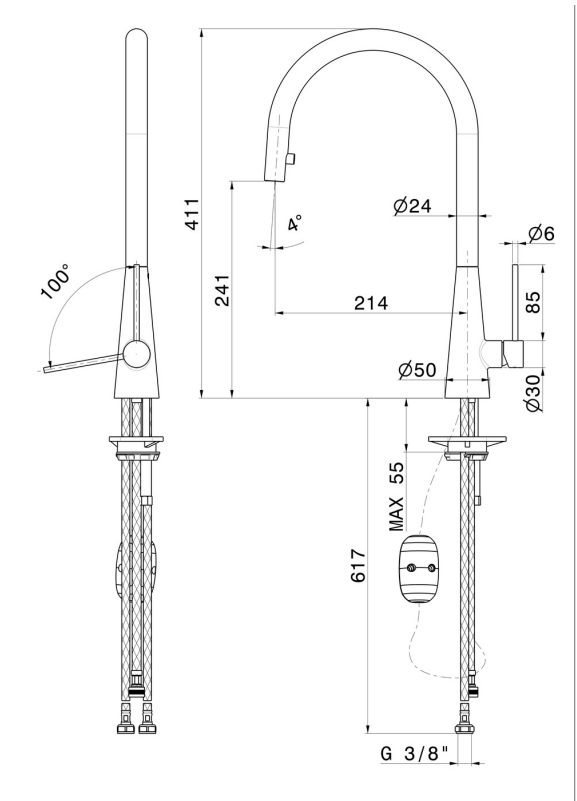

YCON

64213.59.098

Single-lever sink mixer, round swivel spout and single jet retractable pull-out hand shower - finish PVD Brushed Pale Gold

FEATURES

Material	Brass
Technology	Energy Saving - Save Water
Installation	Freestanding
Kitchen mixer spout	Round spout - Swivel spout
Control type	Single lever
Kitchen mixer type	Extractable hand shower

TECHNICAL DRAWING

YCON

64213.59.098

Single-lever sink mixer, round swivel spout and single jet retractable pull-out hand shower - finish PVD Brushed Pale Gold

AVAILABLE FINISHES

59.098

PVD Brushed Pale Gold