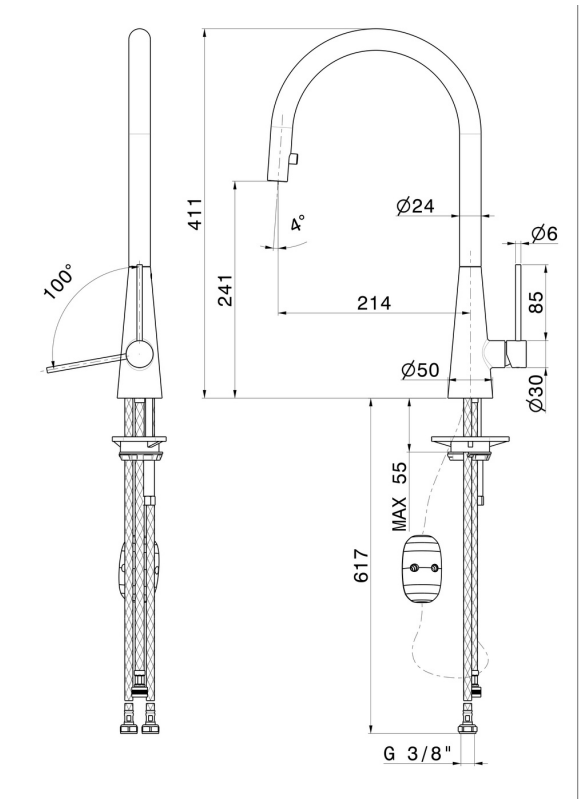

# YCON

**64213.M0.077**

Single-lever sink mixer, round swivel spout and single jet retractable pull-out hand shower - finish Carbon Satin

## FEATURES

Material	<b>Brass</b>
Technology	<b>Energy Saving - Save Water</b>
Installation	<b>Freestanding</b>
Kitchen mixer spout	<b>Round spout - Swivel spout</b>
Control type	<b>Single lever</b>
Kitchen mixer type	<b>Extractable hand shower</b>

## TECHNICAL DRAWING

**YCON**

**64213.M0.077**

Single-lever sink mixer, round swivel spout and single jet retractable pull-out hand shower - finish Carbon Satin

**AVAILABLE FINISHES**

---

**M0.077**

Carbon Satin