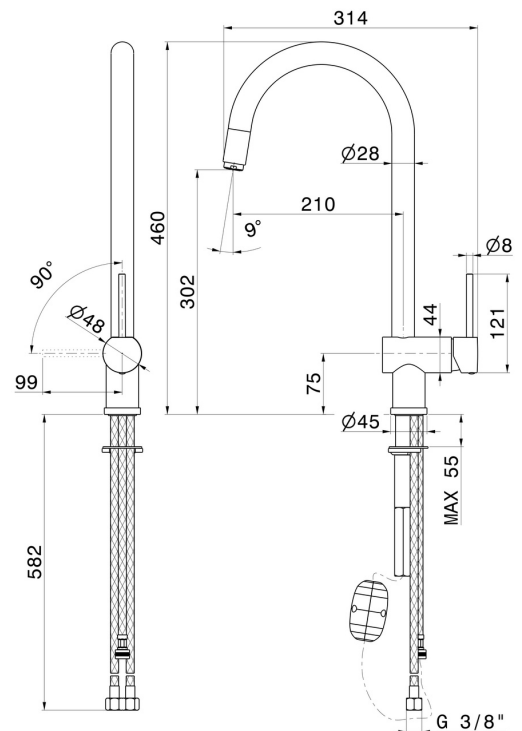

MOONY

3125.01.093

Single-lever sink mixer, round swivel spout, with pull-out hand shower - finish Matt Black

FEATURES

Material	Brass
Technology	Energy Saving - Save Water
Installation	Freestanding
Kitchen mixer spout	Round spout - Swivel spout
Control type	Single lever
Kitchen mixer type	Extractable hand shower

TECHNICAL DRAWING

MOONY

3125.01.093

Single-lever sink mixer, round swivel spout, with pull-out hand shower - finish Matt Black

AVAILABLE FINISHES

01.093

Matt Black

21.018