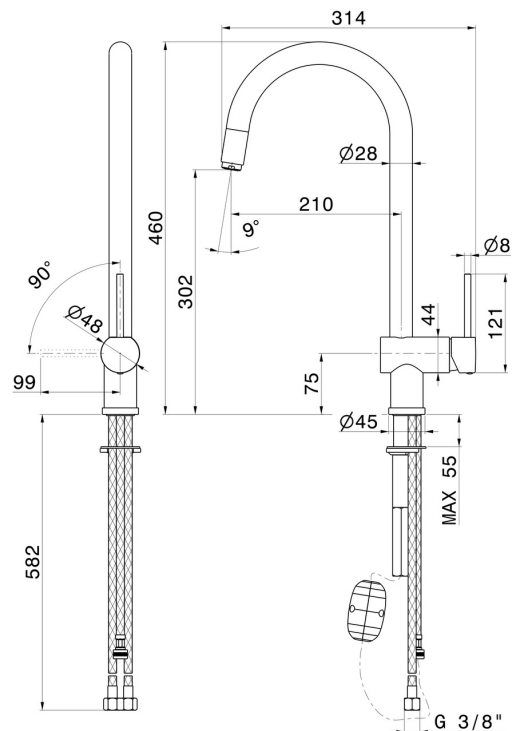

# MOONY

**3125.21.018**

Single-lever sink mixer, round swivel spout, with pull-out hand shower - finish Chrome

Chrome

## FEATURES

Material	<b>Brass</b>
Technology	<b>Energy Saving - Save Water</b>
Installation	<b>Freestanding</b>
Kitchen mixer spout	<b>Round spout - Swivel spout</b>
Control type	<b>Single lever</b>
Kitchen mixer type	<b>Extractable hand shower</b>

## TECHNICAL DRAWING

**MOONY**

**3125.21.018**

Single-lever sink mixer, round swivel spout, with pull-out hand shower - finish Chrome

**AVAILABLE FINISHES**

---

**21.018**

Chrome