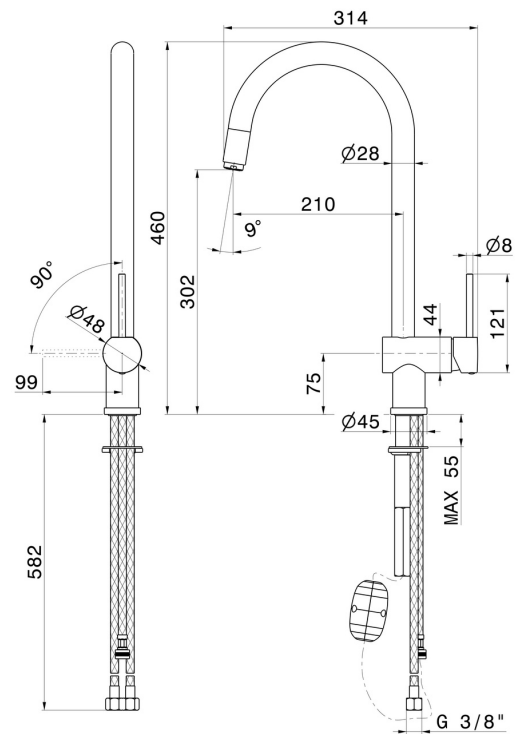

MOONY

3125.31.028

Single-lever sink mixer, round swivel spout, with pull-out hand shower - finish Brushed Nickel

FEATURES

Material	Brass
Technology	Energy Saving - Save Water
Installation	Freestanding
Kitchen mixer spout	Round spout - Swivel spout
Control type	Single lever
Kitchen mixer type	Extractable hand shower

TECHNICAL DRAWING

MOONY

3125.31.028

Single-lever sink mixer, round swivel spout, with pull-out hand shower - finish Brushed Nickel

AVAILABLE FINISHES

31.028

Brushed Nickel

01.093