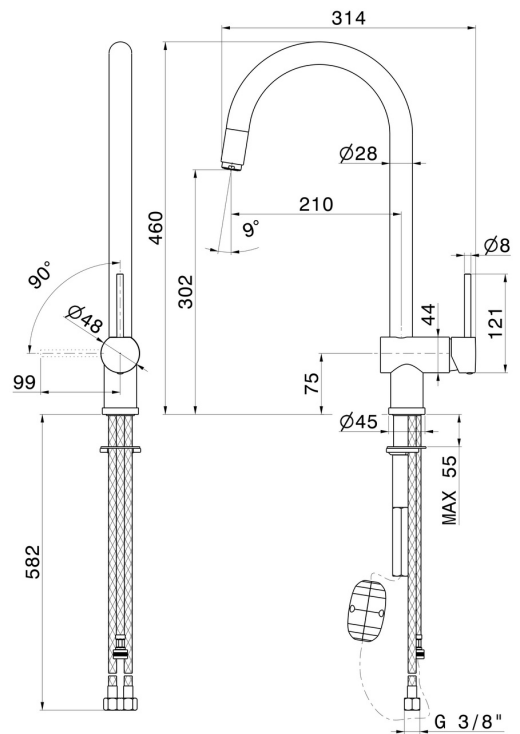

MOONY

3125.59.064

Single-lever sink mixer, round swivel spout, with pull-out hand shower - finish PVD Brushed Gun Metal

PVD Brushed Gun Metal

FEATURES

Material	Brass
Technology	Energy Saving - Save Water
Installation	Freestanding
Kitchen mixer spout	Round spout - Swivel spout
Control type	Single lever
Kitchen mixer type	Extractable hand shower

TECHNICAL DRAWING

MOONY

3125.59.064

Single-lever sink mixer, round swivel spout, with pull-out hand shower - finish PVD Brushed Gun Metal

AVAILABLE FINISHES

59.064

PVD Brushed Gun Metal

01.093